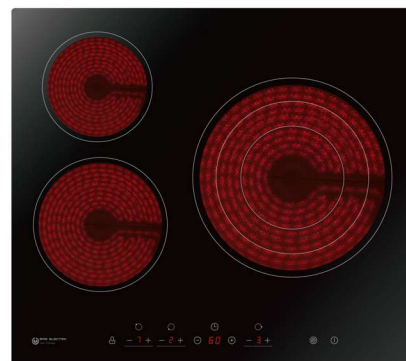

Campana inox  
Stainless overhead

Microondas inox  
Stainless microwave

5 x ojos de buey  
5 x ox eyes

Panel led 60x60 cm  
60x60 cm led panel

2 x downlight led  
2 x downlight led

Plafón  
Ceiling lamps

Lavavajillas inox  
Stainless dishwasher

Horno inox  
Stainless oven

Vitrocerámica 3 fuegos  
Vitreoceramic 3 burners

Lavadora  
Washing machine

4395€ +IVA

 MAHERSOLhogar